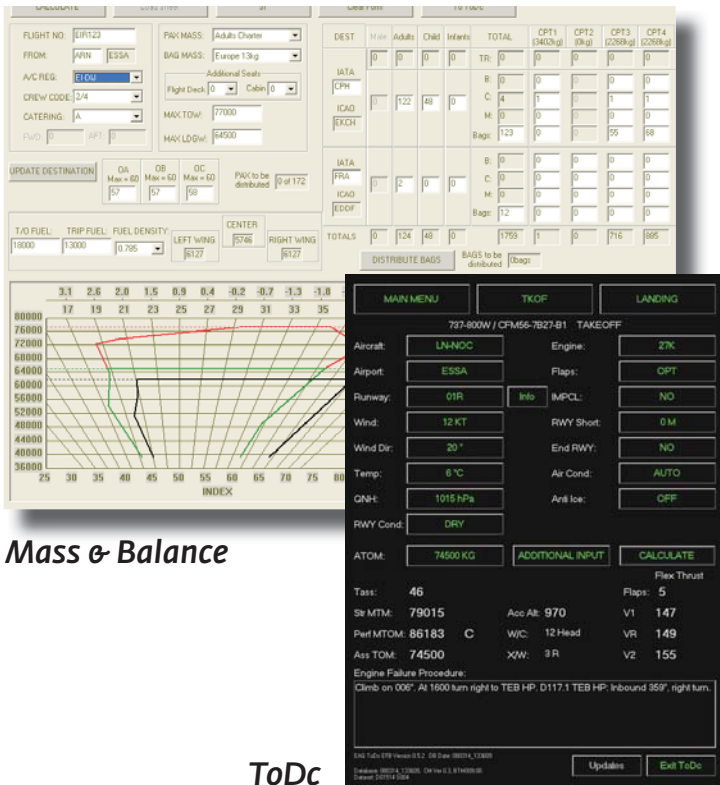

Take-off and landing runway data calculation at your fingertips.

Mass & Balance

ToDc

Navtech - formerly the Navtech and EAG group of companies - creates and supports products that provide our customers with a decisive competitive edge.

Our solutions are currently in use at over 350 airlines around the world, and directly support millions of flights each year.

Navtech has offices in Canada, Sweden and the United Kingdom and is supported by an international sales force positioned throughout the world.

Contact Navtech:

sales@navtechinc.com

Americas +1 519 747 1170
Asia Pacific +66 6584 7382
Europe, Africa, Middle East
+46 8 797 5138

www.navtechinc.com

Other Navtech Products

Flight Planning Solutions

Navtech's flight planning suite offers solutions to meet a wide range of operational styles and philosophies, and includes many cost-saving features such as least time, least fuel, and least cost optimization options. Navtech Flight Plan complies with regulatory requirements including FAA and JAROPS, and is supported 24/7 by a team of dedicated aviation professionals.

Crew Planning Solutions

Navtech's suite of web-based, user-friendly crew management software offers win-win solutions for both airline management and crew members.

Charting Solutions

Navtech's charting products support customers from all sectors of aviation. Offered in paper and electronically, our charting products provide accurate, up-to-date en-route and aerodrome charts in a variety of formats to suit any situation.

Electronic Flight Bag Solutions

Many of Navtech's products can be configured as part of an electronic flight bag solution, including dispatch, take-off data calculation, weight & balance, and charting products.

Navigation Data Solutions

Navdata Services offers a wide variety of database management, maintenance and support services for digital navigation.

Navtech...inspired by aviation